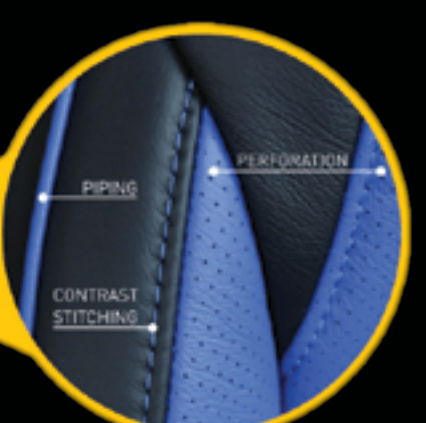

SQUARE PERFORATED DUO-TONE LEATHER

>dc400

INTÉRIEURS EN CUIR

CUSTOM EMBROIDERY
\$400 (PER PAIR)

DOUBLE DIAMOND
STITCH

SINGLE DIAMOND
STITCH

BARRACUDA
PERFORATED DUO-TONE >dc400

- 6TH MIDDLE SUV SEAT 100
- PERFORATION 100
- 2 TONE COLOR 100
- PIPING 100
- COLOR STITCH 100
- DIAMOND STITCH 400
- 1 ROW INTERIOR 1599
- 2 ROW INTERIOR 1799
- 3 ROW INTERIOR 2299